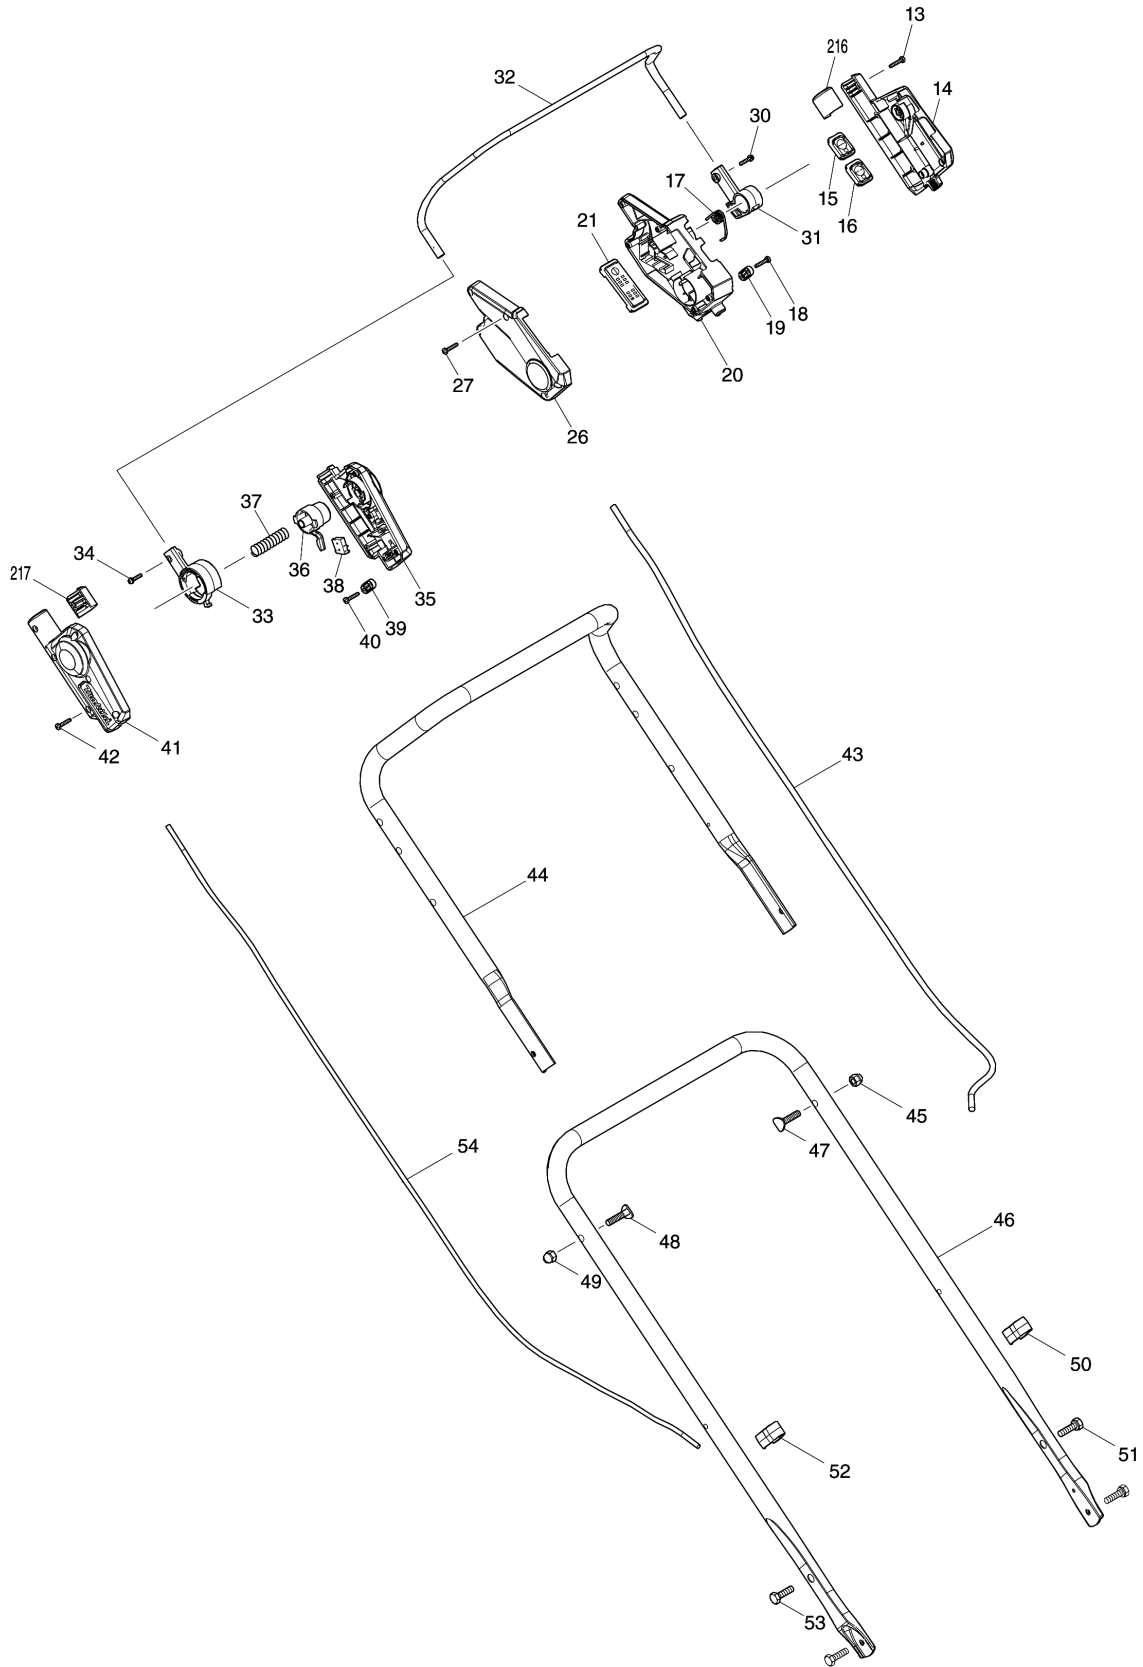

Model No.DLM530 460MM CORDLESS LAWN MOWER