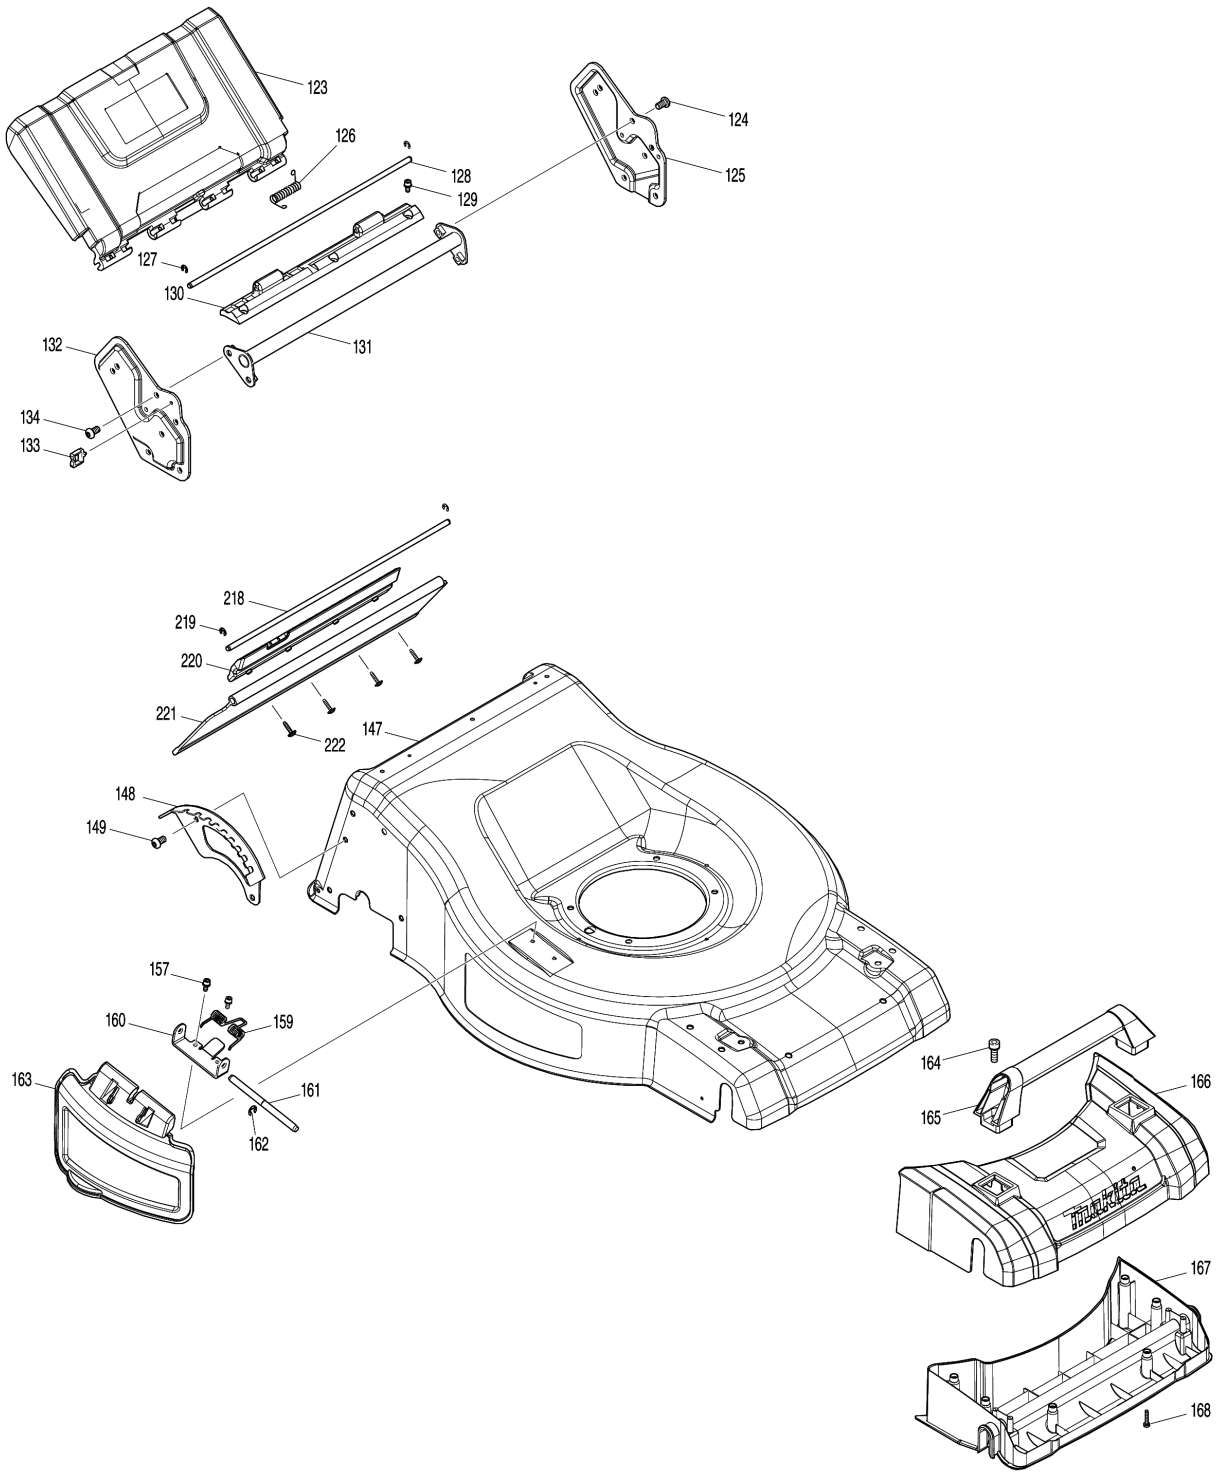

Model No.DLM530 460MM CORDLESS LAWN MOWER