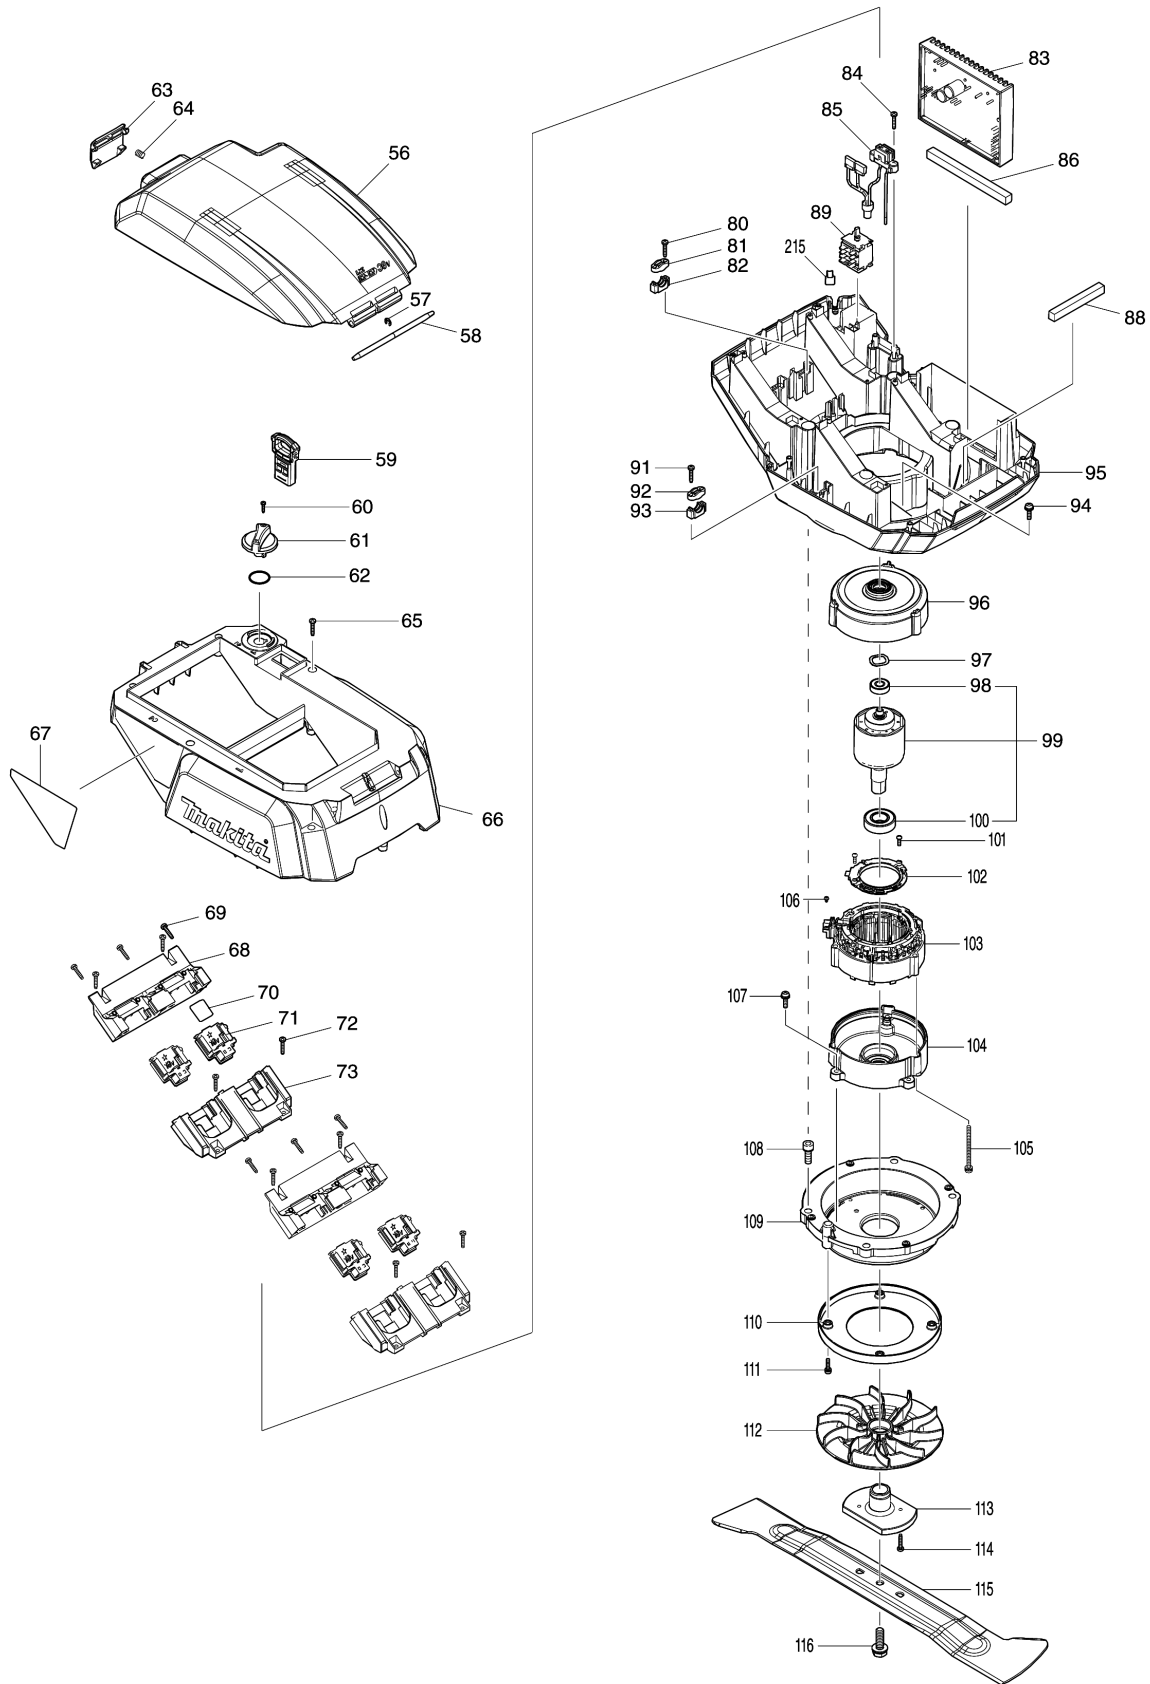

Model No.DLM530 460MM CORDLESS LAWN MOWER