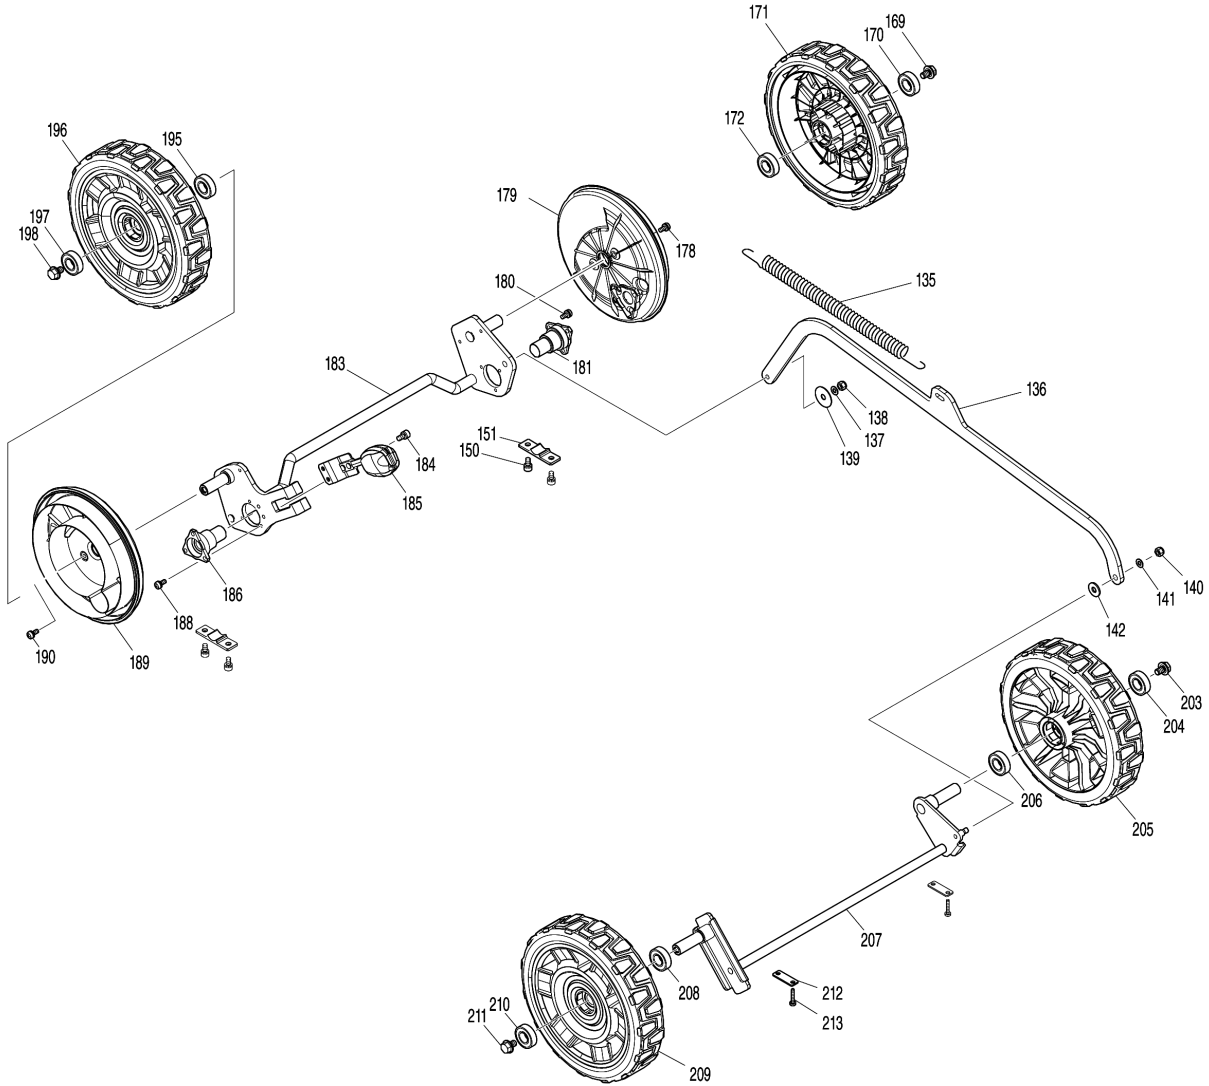

Model No.DLM530 460MM CORDLESS LAWN MOWER